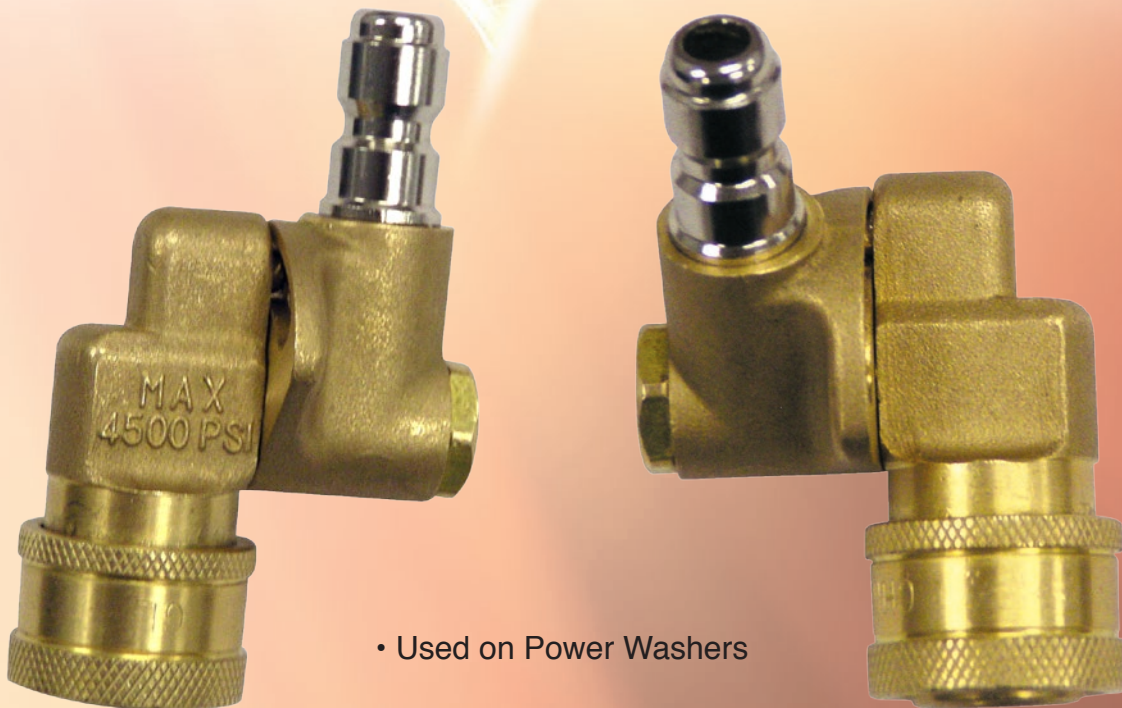

ZSI-Foster

ANNOUNCING

BRASS 3 POSITION SWIVEL TIP NOZZLE

- Used on Power Washers
- Get to those hard to reach places without bending or being a contortionist!

Item #: 2STF2-SWVL

Contact your Foster representative or visit www.couplers.com for more information